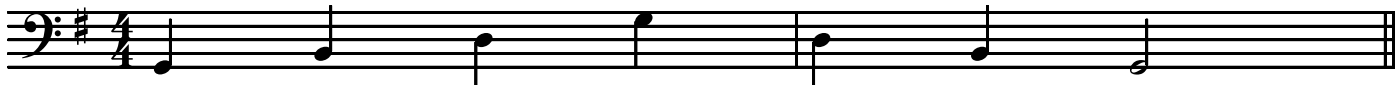

Prelude Strings - Cello

Audition Scales/Arpeggios

G Major Scale ♩ = 60

G Major Arpeggio ♩ = 60

D Major Scale ♩ = 60

D Major Arpeggio ♩ = 60